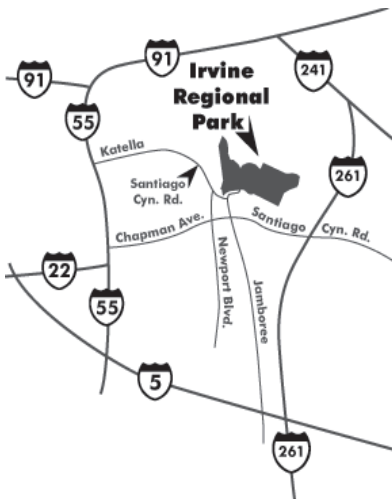

ocparks.com

Love 'Em and Leash 'Em: Dog Day

**Saturday, February 19
8 a.m. to 1 p.m.**

Program will feature a Ranger-led public program, dog adoptions and various dog-specific vendors.

Irvine Regional Park
1 Irvine Park Road
Orange, CA 92869

For more information and registration:
(714) 973-6835 or
irvinepark@ocparks.com

Event is FREE,
parking is \$5 per vehicle.

Come enjoy a day at Irvine Regional Park geared specifically for you and your four-legged furry friend! Three hikes at different difficulties will be offered: Pokey Pooch Hike, Moderate Mutt Hike and Hearty Hound Hike. Registration is strongly encouraged to ensure your dog gets to participate in the hike of its choice!